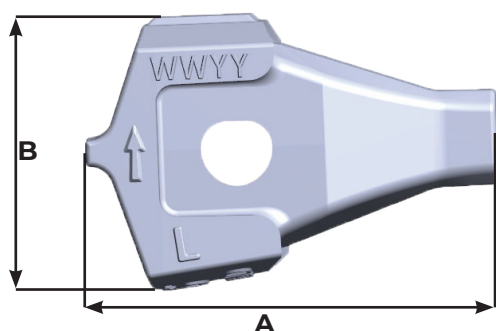

TURNKEY[®]
GRIZZLY

Bucket equipment
for construction

T4 NS

Référence Part number	Poids Weight Kg/Lbs	A mm/in	B mm/in	L mm/in
T4 NS	2.7 5.95	120 4.72	76 2.99	83 3.27