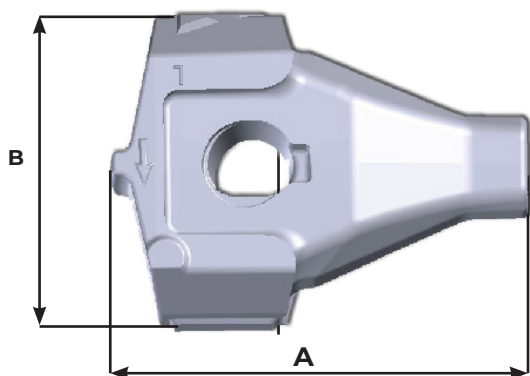

TURNKEY[®]
GRIZZLY

Bucket equipment
for construction

T8 NS

Référence Part number	Poids Weight Kg/Lbs	A mm/in	B mm/in	L mm/in
T8 NS	7.9 15.43	170 6.69	120 4.72	121 4.76