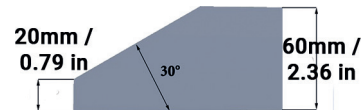

TURNKEY®
RHINO

Bucket equipment
for quarrying & mining

TKSH EXC 240 60 C

Référence Part number	Poids Weight Kg/Lbs	L mm/in	A mm/in	B mm/in	C mm/in	D mm/in	E mm/in	β°
TKSH EXC 240 60 C	30.5 67.24	240 9.44	275 10.83	156 6.14	64 2.52	66 2.59	30 1.18	30°