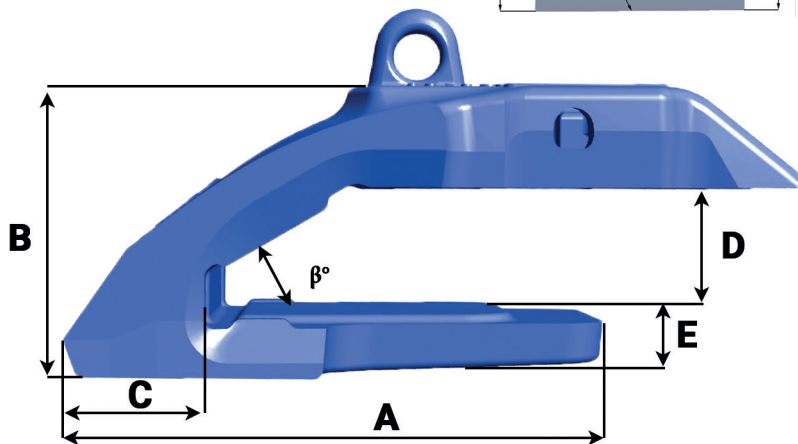

TURNKEY®
RHINO

Bucket equipment
for quarrying & mining

TKSH EXC 240 60 C

Référence Part number	Poids Weight Kg/Lbs	L mm/in	A mm/in	B mm/in	C mm/in	D mm/in	E mm/in	β°
TKSH EXC 240 60 C	30.5 67.24	240 9.44	275 10.83	156 6.14	64 2.52	66 2.59	30 1.18	30°