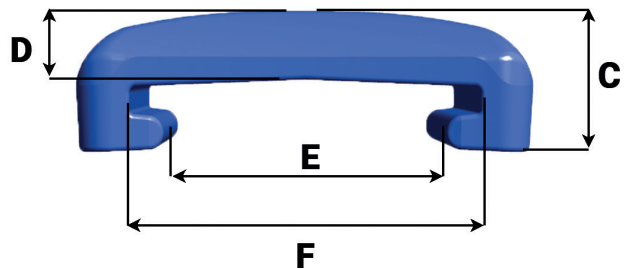

TURNKEY®
RHINO

Bucket equipment
for quarrying & mining

TKN13 PA

Référence Part number	Poids Weight Kg/Lbs	A mm/in	B mm/in	C mm/in	D mm/in	E mm/in	F mm/in
TKN13 PA	6.6 14.55	278 10.95	124 4.88	55 2.16	36 1.42	137 5.39	158 6.22